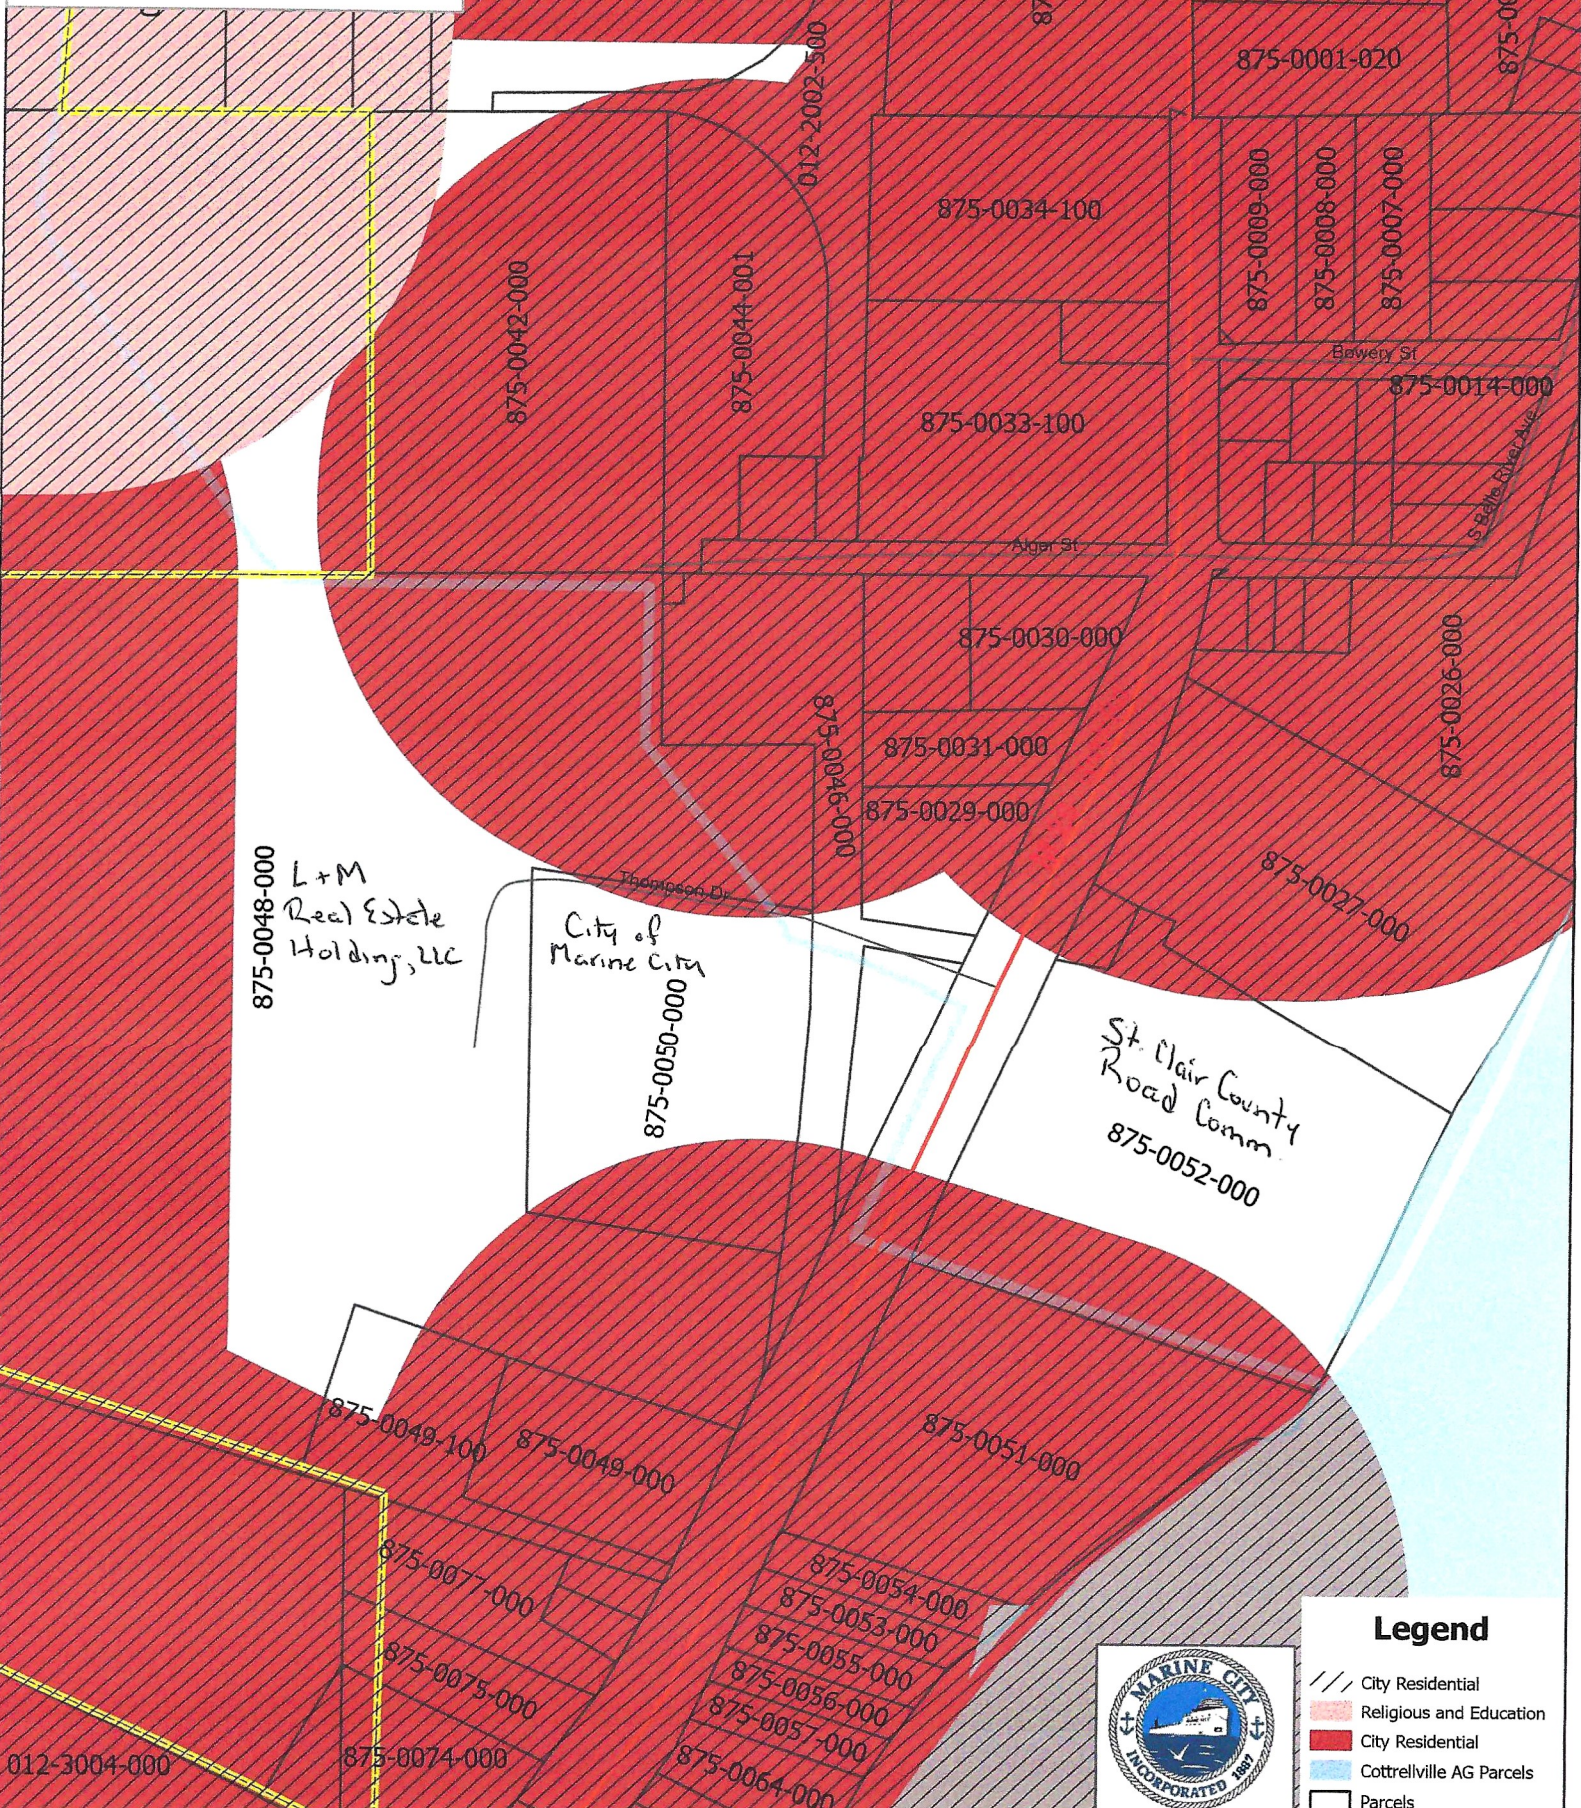

+ Properties within 500' -A-

Marine City Hwy

King Rd Properties

002-2050-000

002-2040-000

002-2030-000

235-0064-000

235-0063-000

235-0062-000

235-0061-000

Dequise Ave

002-2030-100

235-0060-000

235-0058-000

235-0056-000

235-0055-000

Marine City Adult Use Marijuana Use Zones- Zoom Detail

+ Properties within 500' *B*

Legend

- City Residential
- Religious and Education
- City Residential
- Cottrellville AG Parcels
- Parcels