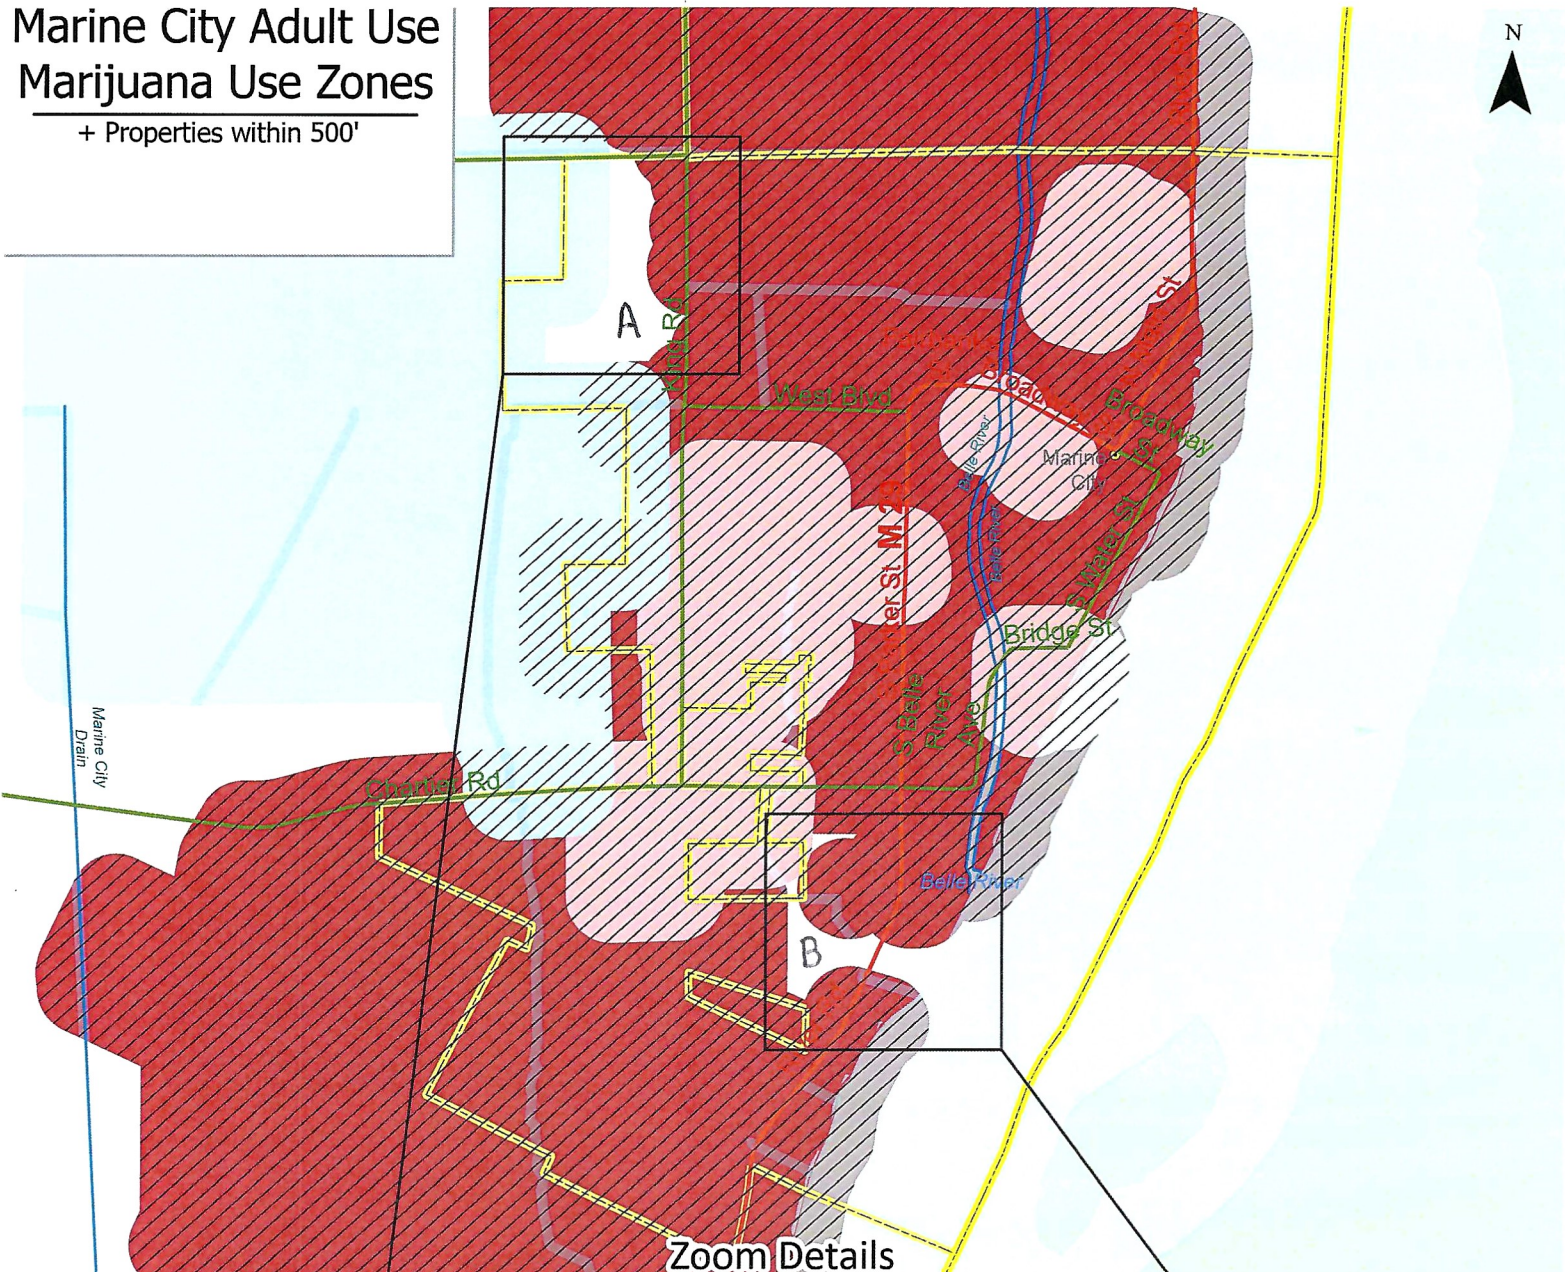

Marine City Adult Use Marijuana Use Zones

+ Properties within 500'

Zoom Details

Legend

- City Residential
- Religious and Education
- City Residential Cottrellville AG Parcels
- Parcels

Marine City Adult Use Marijuana Use Zones- Zoom Detail

+ Properties within 500' -A-

Marine City Hwy

King Rd Properties

002-2050-000

002-2040-000

002-2030-000

235-0064-000

235-0063-000

235-0062-000

235-0061-000

Dequise Ave

002-2030-100

235-0060-000

235-0058-000

235-0056-000

235-0055-000