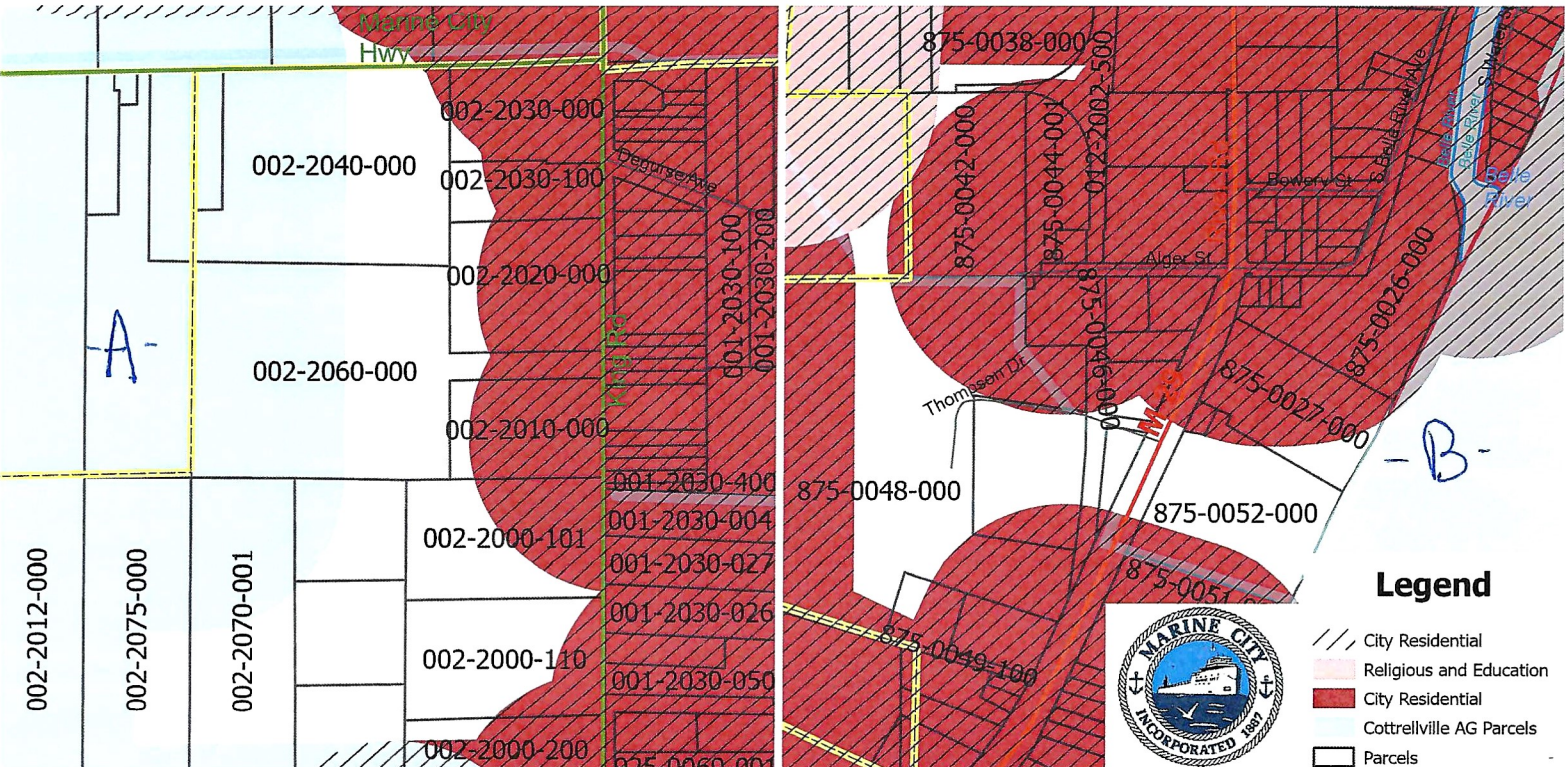

Marine City Adult Use Marijuana Use Zones

+ Properties within 500'

Zoom Details

Legend

- City Residential
- Religious and Education
- City Residential Cottrellville AG Parcels
- Parcels

Marine City Adult Use Marijuana Use Zones- Zoom Detail

+ Properties within 500' -A-

Marine City Hwy

King Rd Properties

002-2050-000

002-2040-000

002-2030-000

235-0064-000

235-0063-000

235-0062-000

235-0061-000

Dequise Ave

002-2030-100

235-0060-000

235-0058-000

235-0056-000

235-0055-000